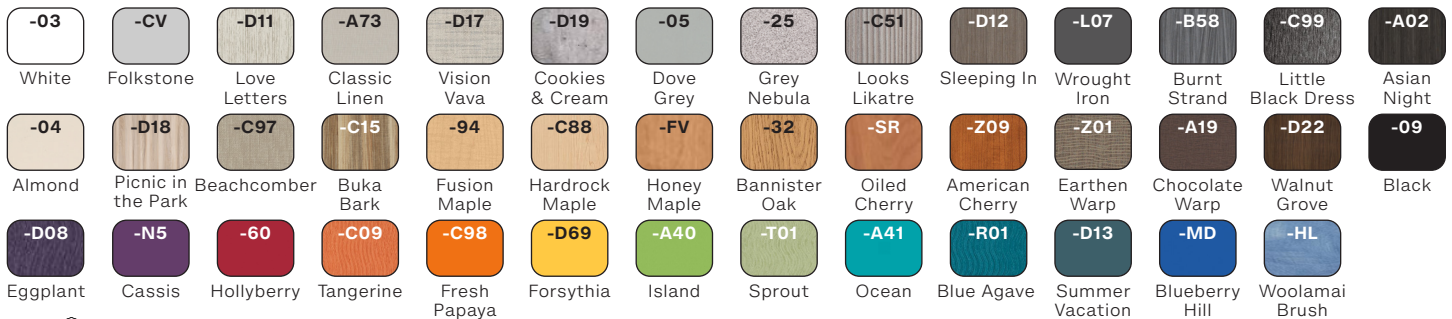

Standard HPL Colors See page WB finishes section for available edge banding colors.

Standard Lotz Armor Edge™ Colors

Premium Lotz Armor Edge™ Colors

Standard Frame Colors

Premium Frame Colors

Additional Formica, Wilsonart and Panolam laminates available. Call Estimating for a custom quote.

Markerboard