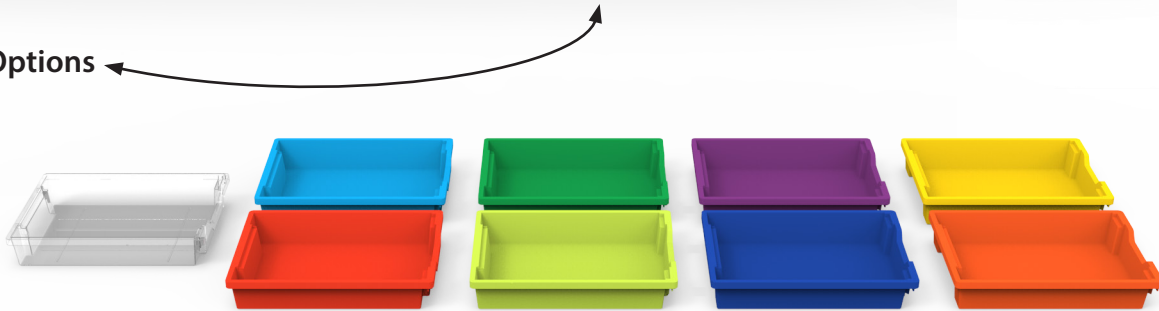

Products Shown In Room C

Elevate Round Teacher's Lectern
Universal Appleton Teacher's Desk
ELO® Mini Nimbus Desk
ELO® Circlet Table
Soft Seating by Fomcore

Model #

PNX6189-ADJ
TD6374-01ELS-AC
ELS7809-ADJ-HG
ELS7803-ADJ
Call Estimating

Influence Collection - Teacher's Lecterns

Combine any Elevate Lectern with any Universal Appleton Teacher's Desk

Raise and lower Elevate Teacher's Lecterns with a foot pedal

Traditional Teacher Lectern Options

Tote Storage Options

Standard HPL Colors* See 'WB Finishes' section for available edge banding colors.

-03 White	-CV Folkstone	-D11 Love Letters	-A73 Classic Linen	-D17 Vision Vava	-D19 Cookies & Cream	-05 Dove Grey	-25 Grey Nebula	-C51 Looks Likatré	-D12 Sleeping In	-L07 Wrought Iron	-B58 Burnt Strand	-C99 Little Black Dress	-A02 Asian Night
-04 Almond	-D18 Picnic in the Park	-C97 Beachcomber	-C15 Buka Bark	-94 Fusion Maple	-KB Hardrock Maple	-FV Honey Maple	-32 Bannister Oak	-SR Oiled Cherry	-Z09 American Cherry	-Z01 Earthen Warp	-A19 Chocolate Warp	-D22 Walnut Grove	-09 Black
-D08 Eggplant	-N5 Cassis	-60 Hollyberry	-C09 Tangerine	-C98 Fresh Papaya	-D69 Forsythia	-A40 Island	-T01 Sprout	-A41 Ocean	-R01 Blue Agave	-D13 Summer Vacation	-MD Blueberry Hill	-HL Woolamai Brush	