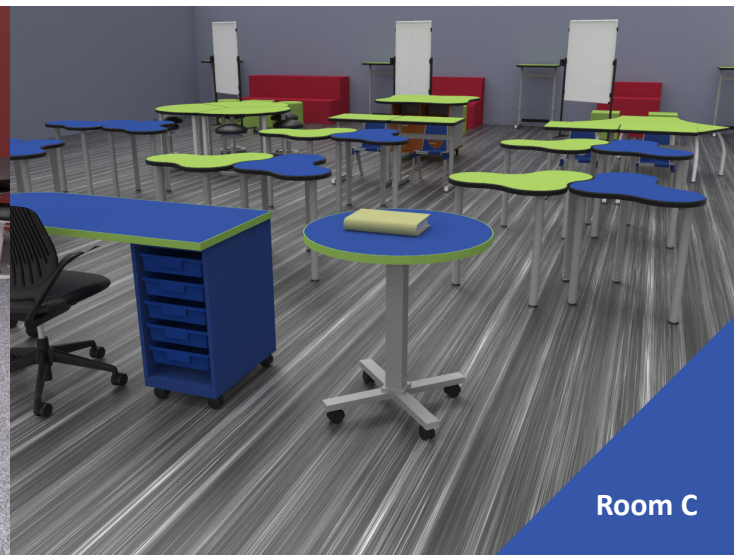

Influence Collection Teacher's Lecterns

Products Shown In Room A

Elevate Crescent Teacher's Lectern
Universal Appleton Teacher's Desk
ELO® Mini Nimbus Desk
REplay® Door & Drawer Base Cabinet
Transporter Storage

Model #

PNX6833-ADJ
TD6374-95ELS-AC
ELS7809-ADJ-CA
CRB2400-303623
SS5020-4872-5AC

A Rolling Companion
Teacher's lecterns roll wherever needed.
Use a versatile lectern to instruct near
your teacher's desk,
any side of the classroom,
or in the middle of the classroom.

Products Shown In Room B

Traditional Teacher's Lectern
Jackson Teacher's Desk
Urban Edge Workstation
ELO® Court Table

Model #

TL2000-AC
TD2000-AC
CLW7252-828236-AC
See online catalog
for sizes available.

Products Shown In Room C

Elevate Round Teacher's Lectern
Universal Appleton Teacher's Desk
ELO® Mini Nimbus Desk
ELO® Circlet Table
Soft Seating by Fomcore

Model #

PNX6189-ADJ
TD6374-01ELS-AC
ELS7809-ADJ-HG
ELS7803-ADJ
Call Estimating