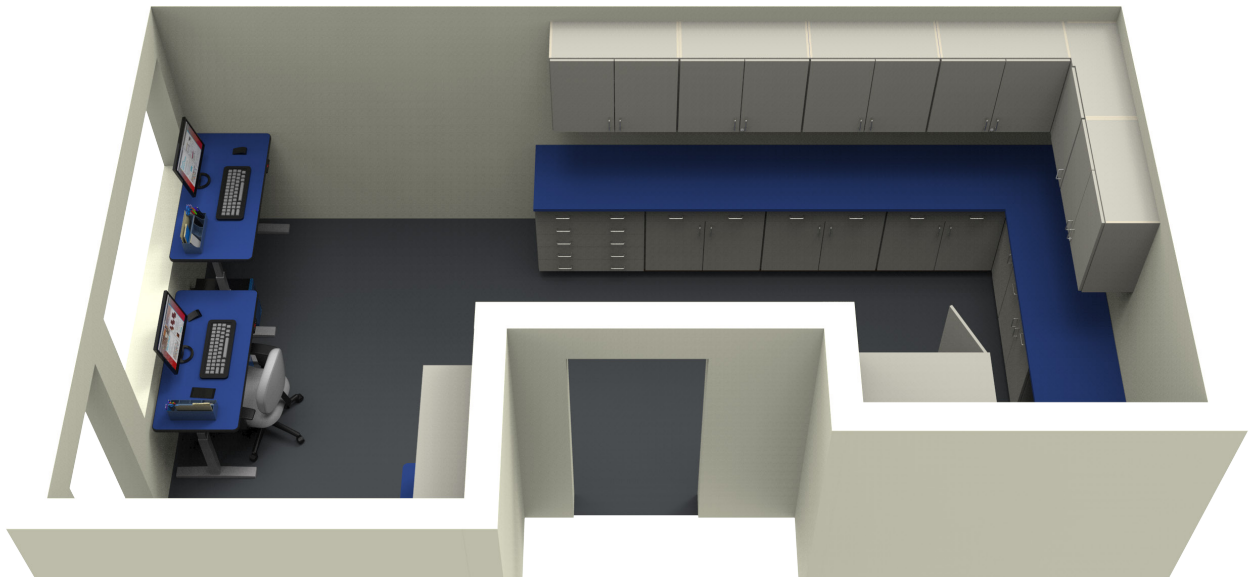

Products Shown In Room

Model #

Elevate Electric Admin Table	ALT7080-ADJ
Mail Slots	MSL2552-484814
ELO® Rectangle Table	ELS6069-ADJ
REplay® Wardrobe Tall Cabinet	RT4222-367223
CaseworkUSA® Door and Drawer Base Cabinet	B2300-363523
CaseworkUSA® Blind Corner Base Cabinet	B2510-423523
CaseworkUSA® Drawer Base Cabinet	B6055-333523
CaseworkUSA® Double Door Wall Cabinet	W2182-363014
CaseworkUSA® Blind Corner Wall Cabinet	W2510-363014
Countertop	Call Estimating

Elevate Electric Adjustable Mechanism

Elevate Electric Height*

25.25" - 49.75"

*height shown is overall height with glides.

Instant engagement without lag or ramp up

Elevate Hand Crank Mechanism

Elevate Hand Crank Height*

27.75" - 41"

*height shown is overall height with glides.

Multiple Mail Slot Cabinet Sizes Available

MSL2550

MSL2553

MSL2551

MSL2554

MSL2552