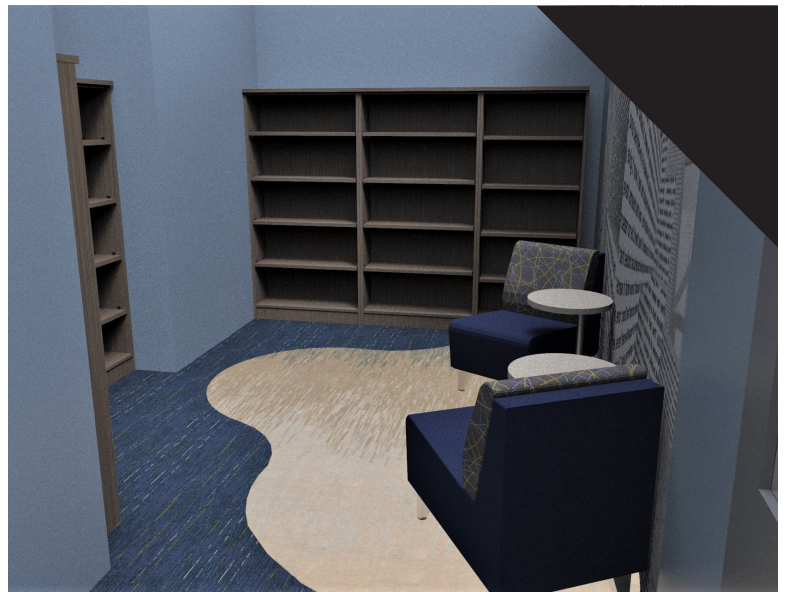

REplay® Single Door Base Cabinet

RB3110-243623

Shown with optional different colored edge band

Products Shown In Room

Model #

REplay® Single Door Base Cabinet	RB3110-243623
REplay® Drawer Base Cabinet	CRB6035-243623
REplay® Double Door and Drawer Base Cabinet	CRB2400-303623
REplay® Double Door Base Cabinet	CRB3122-303623
REplay® Open Base Cabinet	CRB1145-483623
Triple Wide Tote Storage	SSG0348-0AC
Dual Ended Tote Storage	SSC0948-0AC
EPIC Table with Hardwood Top	EPC9082-FXR
Universal Appleton Teacher's Desk	TD6071-95UNET-AC
Elevate Plymouth Lectern	PNH7365-ADJ

Easily Roll Mobile REplay® into any room!

REplay® Tall Cabinet

RT1250-367223

Products Shown In Room

- REplay® Open Tall Cabinet
- Book Nook Single Sided Bookcase
- Occasional Table
- Circulation Desk
- ELO® Rectangle Table
- Study Carrel