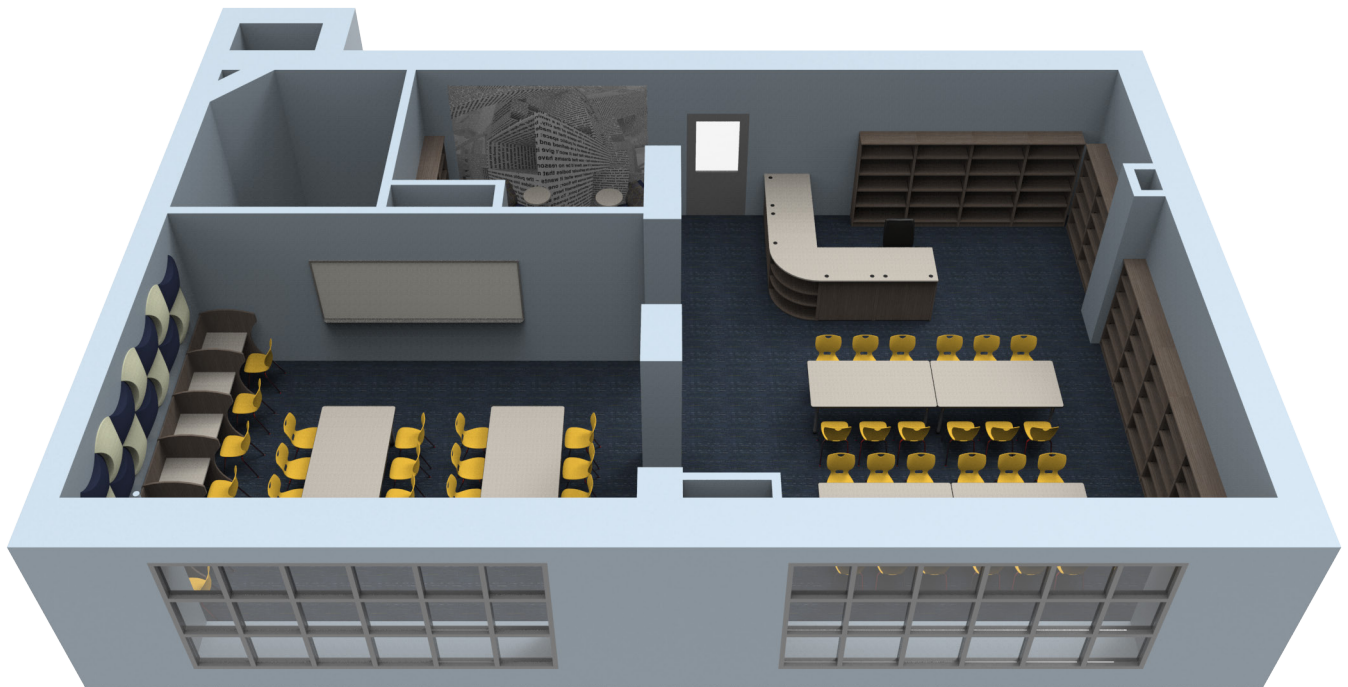

Model #

- RT1250-367223
- LRS1190-367212-AL
- GIB6187-1300-1002
- Call Estimating
- ELS7080-ADJ-CA
- SCR6079