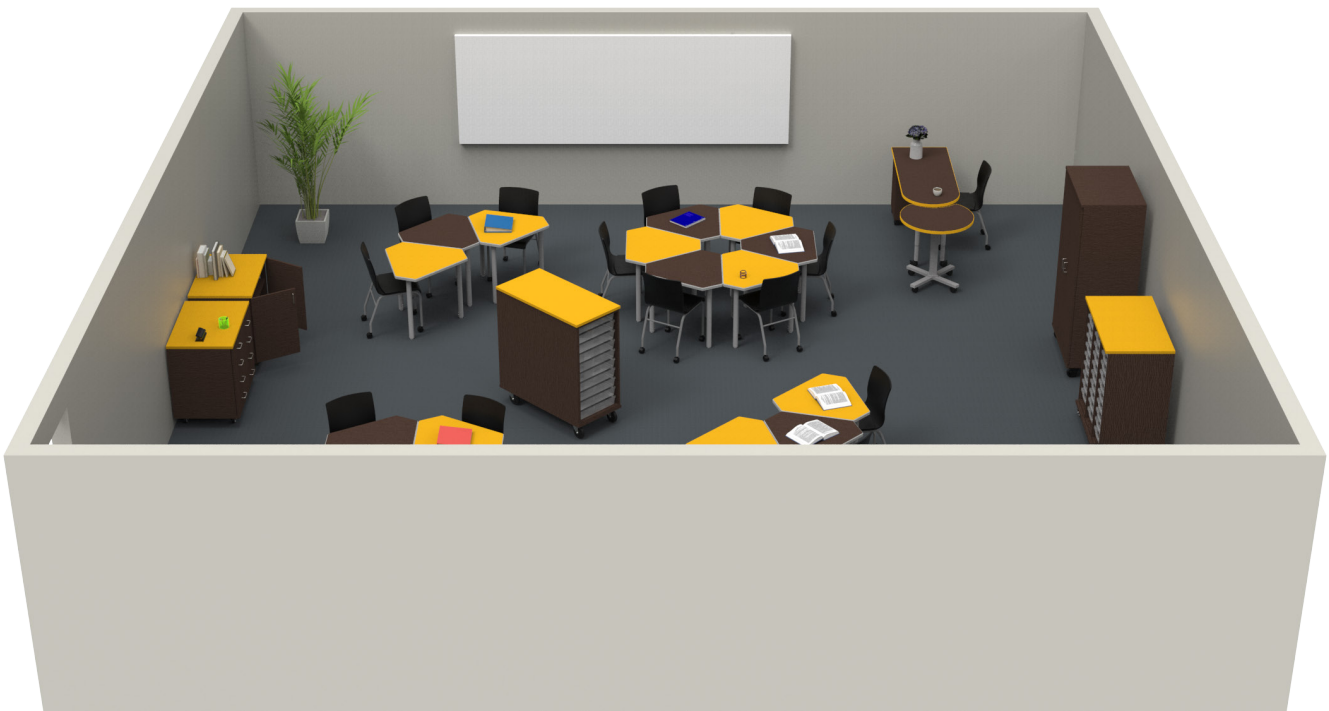

REplay® Drawer Base Cabinet

Products Shown In Room

- REplay® Drawer Base Cabinet
- REplay® Door Base Cabinet
- Triple Wide Tote Storage
- Dual Ended Tote Storage
- Transporter Storage
- ELO® Diamond Desk
- Universal Appleton Teacher's Desk
- Elevate Crescent Teacher's Lectern

Model #

- CRB6040-363623
- CRB3122-363623
- SSG0348-0AC
- SSC0948-0AC
- SS5000-3672-5AC
- ELS7318-ADJ
- TD6374-95ELS-AC
- PNX6833-ADJ