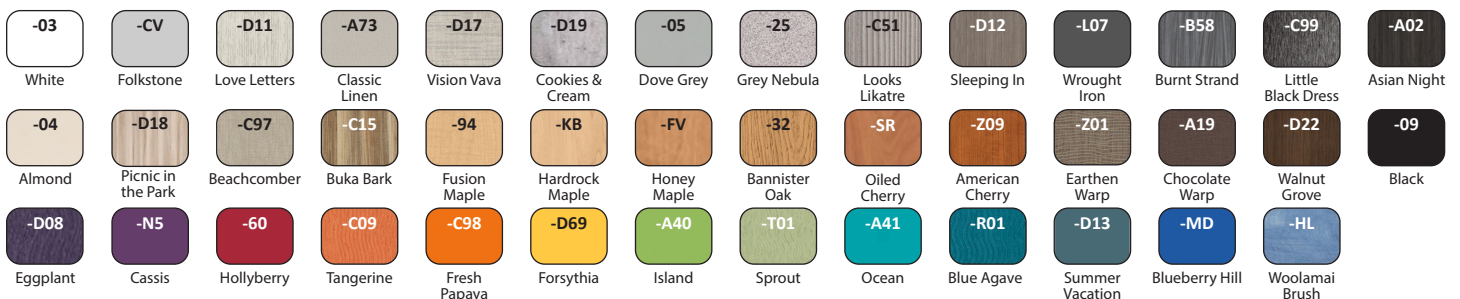

Synergy Collection

Collaborative Workstations

See next page for a variety of Collaborative Workstation bases

Classic: Select 1 HPL top color
Select 1 TFL casebody color

Premium: Select 1 HPL top color
Select 1 HPL casebody color

Standard TFL Colors Matching edge banding standard. Complimentary available upon request.

Standard HPL Colors See 'WB Finishes' section for available edge banding colors.

Easy Installation!

Choose between an Urban Edge, Susie, or Square Cube Workstation

2 easy steps to building

- 1) Pick Your Top*
- 2) Pick Your Base*

Urban Edge

Susie

Square Cube