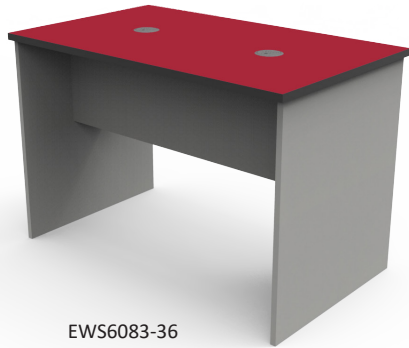

Model #

Occasional Laptop Base Table	GIB7187-1300-1001
ELO® Court Table	ELSG7375-29DFX1844-AZ
ELO® Manta Table	ELP7806-ADJHG
RLO® Reef Table	ELP7837-ADJ-CA
ELO® Tide XL Table	ELP7831-ADJ-CA
Double Sided Curved Bookcase	LCD1170-AC-414824
Book Nook Display	LBN4047-HC-304730
Single Sided Bookcase	LRS1000-AL-367212
Single Sided Bookcase - Right Blind Corner	LRS2501-AL-487212
Circulation Desk - Curved Corner Unit	CD2000-293029-LG
Circulation Desk - Rectangle with Book Drop	CD1010-483029-LG
Depressible Book Cart	LBC1000-242324-AC

Media Centers

GIB7190-1844

Products Shown In Room

Model #

Café Table with Pedestal Base	GIB7190-1844
Single Sided Open Bookcase	LRS1000-AL-366012
Single Sided Open Bookcase, Right Blind Corner	LRS2501-AL-486012
ELO® Court Table with Pedestal Base	ELSG7375-29DFX1844
Double Sided Curved Bookcase	LCD1170-AC-414824
Double Sided Bookcase	LRD1150-AC-364224
Flip Top Tide Table	GIB7805-CH7722
ELO® Benton Table	ELS7825-ADJ
ELO® Rectangle Table	ELS7107-ADJ
Circulation Desk, Main Rectangle Unit	CD1000-483029-LG
Circulation Desk, Curved Corner Unit	CD2000-293029-LG
Circulation Desk, Main Rectangle Unit with Book Drop	CD1010-483029-LG
Depressible Book Cart	LBC1000-242324-AC-D

Media Centers

EWS6083-36

Products Shown In Room

Model #

Einstein Station - Double Sided Seating	EWS6083-36
Double Sided Bookcase	LRD1140-AC-303024
Single Sided Bookcase	LRS1000-AL-303012
5-Legged Stool with Backrest	STL7186-AL5-BZ
ELO® Court Table	ELS7385-ADJ
ELO® Connect 4 Desk	ELS7400-ADJ
Transporter Storage	SS5000-3672-5AC
Triple Wide Tide Storage	SSG0372-0AC
Circulation Desk, Main Rectangle Unit	CD1000-483029-LG
Circulation Desk, Curved Corner Unit	CD2000-293029-LG
Circulation Desk, Main Rectangle Unit with Book Drop	CD1010-483029-LG
Depressible Book Cart	LBC1000-242324-AC-D