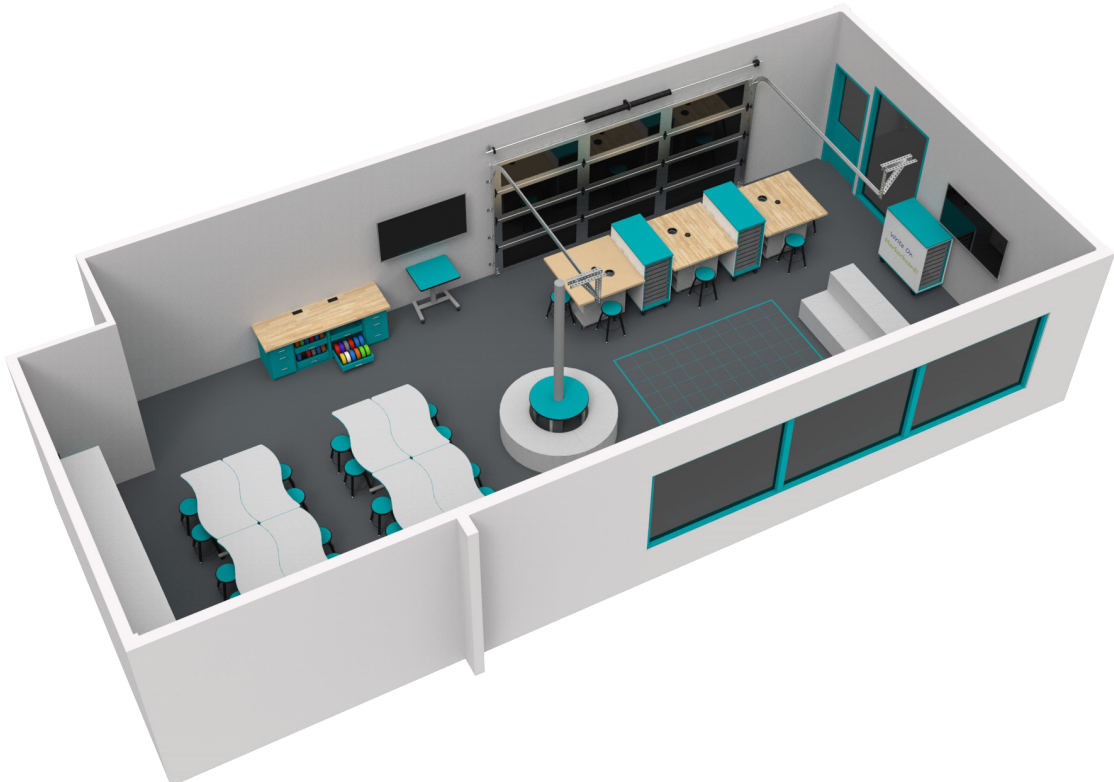

Synergy Collection Mini Nucleus

Room Ideas with Mini Nucleus

- Mini Nucleus Workstation
- Dual Ended Tote Storage
- HangOut Stool
- Flip Top Tide Table
- Elevate Plymouth Desk
- REplay® Drawer Base Cabinet
- Custom Unit (shown in image to right)
- Soft Seating by Fomcore

Model #

- CLN9107-4T11336-AC
- SSC0948-0AC
- HS24
- GIB7805-CH7722
- PNH7364-ADJ
- RB9205-193023
- Call Estimating
- Call Estimating