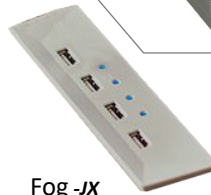

Black -c
(WB Standard Color)

Fog -JX
(WB Standard Color)

Storm -JK

White -AV

Additional Color Options

Dean Z

Model #	Standard Configuration	Qty	List \$
-DZ	1 Power Outlet 1 Dual USB 72" Cord 1.5" Max Top Thickness	1	

Black -Z291
(WB Standard Color)

Fog -Z293
(WB Standard Color)

Storm
-Z294

White
-Z292

Additional Color Options

HQ

Model #	Standard Configuration	Qty	List \$
-HQ	1 Power Outlet 1 USB port 1 Charger Pad 72" Cord 1.5" Max Top Thickness	1	