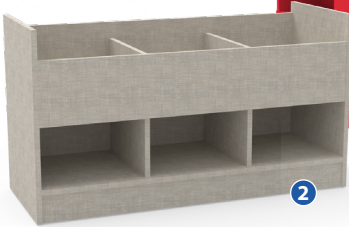

Product images are for illustrative purposes only and may differ from the actual product.

Save Hours & Gather Every Book At Once.

Get rid of the trouble of collecting scattered books. These Book Drops are large enough to hold bins that are nearly 3' wide by 2' deep, making easy to gather every book out at once.

Book Drop
Model # LBN1110
Sizes Available
W: 30 or 36"
H: 30 or 36"
D: 23 or 29" OA: 24 or 30"

Book Drop
Model # LBN1010
Sizes Available
W: 30 or 36"
H: 30 or 36"
D: 23 or 29" OA: 24 or 30"

1

Storage w/ Style.

Stylish designs of the Book Nook Display, Bench, and Browser make storing books and toys appealing to young kids.

2

3

1. Book Nook Display
Model # varies based on size
Sizes Available
W: 30"
H: 33, 47, 60"
D: 30.25"