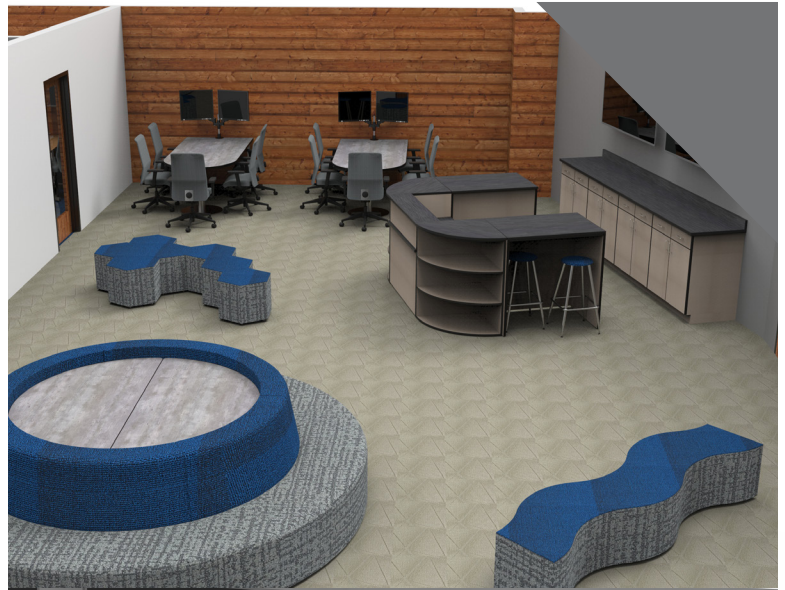

Media Centers Soft Seating by Fomcore

Products Shown In Room

Model #

- Soft Seating by Fomcore - Bump Bench   FS008G-18
- Circulation Desk ELO® Court Table - Many sizes available! Call Estimating
- ELO® Court Table ELO® Court Table - Many sizes available! Call Estimating
- CaseworkUSA® Base Cabinet   B2400-303523
- Rectangle Shaped Conference Table- Many sizes available! Call Estimating
- Race Track Shaped Conference Table- Many sizes available! Call Estimating

Soft Seating by Fomcore Colors

8806	8839	8840	8824
Ice	Plata	Sterling	Meteor
8825	8809	8808	8814
Mocha	Taupe	Champagne	Umber
8823	8801	8804	8803
Carbon	Marine Blue	Sapphire	Turquoise
8816	8838	8837	8842
Raspberry	Imperial	Bazzar	Limoncello
8833	8834		
Cream De Menthe	Acid