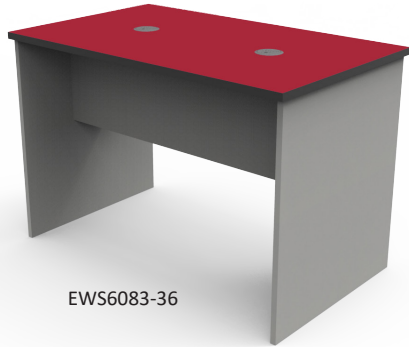

Media Centers Einstein Station

EWS6083-36

Products Shown In Room

Model #

Einstein Station - Double Sided Seating	EWS6083-36
Double Sided Bookcase	LRD1140-303024-AC
Single Sided Bookcase	LRS1140-303012-AL
5-Legged Stool with Backrest	STL7186-AL5-BZ
ELO® Court Table	ELS7385-ADJ
ELO® Connect 4 Desk	ELS7400-ADJ
Transporter Storage	SS5000-3672-5AC
Triple Wide Tide Storage	SSG0372-0AC
Circulation Desk, Main Rectangle Unit	CD1000-483029-LG
Circulation Desk, Curved Corner Unit	CD2000-293029-LG
Circulation Desk, Main Rectangle Unit with Book Drop	CD1010-483029-LG
Depressible Book Cart	LBC1000-242324-AC-D