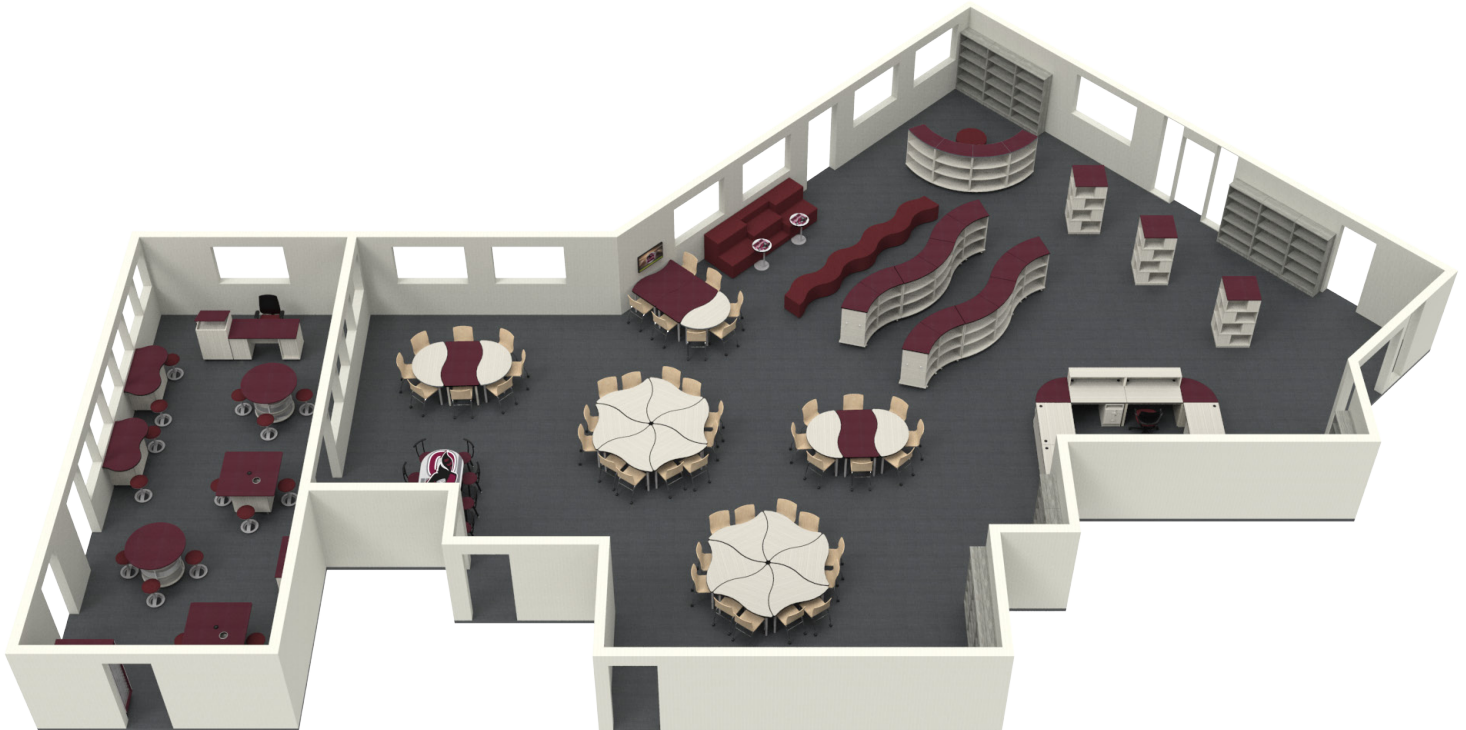

Media Centers Café Table

GIB7190-1844

Products Shown In Room

- Café Table with Pedestal Base
- Single Sided Open Bookcase
- Custom Single Sided Open Bookcase, Right Blind Corner
- ELO® Court Table with Pedestal Base
- Double Sided Curved Bookcase
- Double Sided Bookcase
- Flip Top Tide Table
- ELO® Benton Table
- ELO® Rectangle Table
- Circulation Desk, Main Rectangle Unit
- Circulation Desk, Curved Corner Unit
- Circulation Desk, Main Rectangle Unit with Book Drop
- Depressible Book Cart