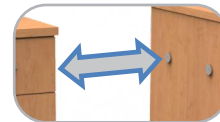

Magnet docking are standard and are located on both ends of the cabinets.

Premium cabinets are constructed the same as the Classic **EXCEPT** the Premium cabinet components are **double sided high pressure laminate (HPL)** in place of the double sided TFL.

Standard Features:

.75" fully doweled casebody construction

1" TFL top (Classic)
1" HPL top (Premium)

3" or 5" heavy duty locking & non-locking plate caster

Magnet docking (standard)

Perforated metal back panel (only on Single Side Bookcases including the Large ones)