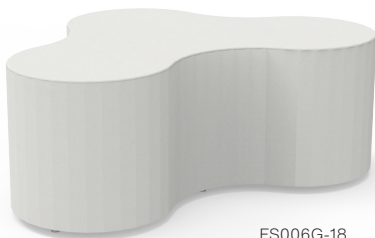

FS003G-18
18" Dia.

Soft Seating by Fōmcore, Crescent Ottoman

<i>Model #</i>	<i>Wgt</i>	<i>Description</i>	<i>Dimensions</i>
FS003G-18	10	Crescent Ottoman, Adjustable Glides	18" dia. x 18"H

FS187ROK-18
18" Dia.

Soft Seating by Fōmcore, ROK Ottoman

<i>Model #</i>	<i>Wgt</i>	<i>Description</i>	<i>Dimensions</i>
FS187ROK-18	12	ROK Ottoman, Rocker Bottom	18" dia. x 18"H

FS190G-18
Multiple Sizes Available

Soft Seating by Fōmcore, Round Ottoman

<i>Model #</i>	<i>Wgt</i>	<i>Description</i>	<i>Dimensions</i>
FS187G-18	10	Round Ottoman, Adjustable Glides	18" dia. x 18"H
FS189G-18	30	Round Ottoman, Adjustable Glides	30" dia. x 18"H
FS190G-18	35	Round Ottoman, Adjustable Glides	36" dia. x 18"H