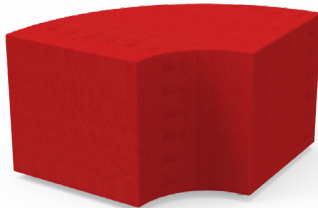

Core Material:

The core material is vinyl with a Urethane topcoat, with foam density varying depending on the model. The one piece of solid foam sits on top of 1/2" base board.

Base Material:

The base is constructed of 1/2" MDF base board with metal inserts.

Soft Seating by Fōmcore, Large Curve Ottoman

Model #	Wgt	Description	W" x H" x D"
FS938G-18	22	Large Curve, Adjustable Glides	46 x 18 x 18

Soft Seating by Fōmcore, Small Curve Ottoman

Model #	Wgt	Description	W" x H" x D"
FS015G-18	13	Small Curve, Adjustable Glides	28 x 18 x 18

Soft Seating by Fōmcore, Lily Pad Cushion

Model #	Wgt	Description	Dimensions
FS187Z-3	1	Lily Pad	18" dia. x 3"H

20" Dia.

Combine Lilly Pads with a Lily Cart for Easy Storage. Fit up to 10 Lily Pads.

Soft Seating by Fōmcore, Lily Pad Cart

Model #	Wgt	Description	Dimensions
FS187-CART	20	White HPL, Four Locking Casters	20" dia. x 34"H

FS008G-18
96"W

Soft Seating by Fōmcore, Bump Bench

Model #	Wgt	Description	W" x H" x D"
FS008G-18	50	Bump Bench, Adjustable Glides	96 x 18 x 18