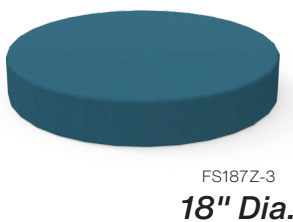

Core Material:

The core material is vinyl with a Urethane topcoat, with foam density varying depending on the model. The one piece of solid foam sits on top of 1/2" base board.

Base Material:

The base is constructed of 1/2" MDF base board with metal inserts.

Shipping Class: Soft Seating: Density Based Class, Lily Cart: 70

NMFC#: Soft Seating: 149265 Lily Cart: 83620-2

Assembly: Soft Seating is Fully Assembled, Lily Cart is Unassembled

Soft Seating by Fōmcore Colors:

Soft Seating by Fōmcore, Large Curve Ottoman

Model #	Wgt	Description	W" x H" x D"
FS938G-18	22	Large Curve, Adjustable Glides	46 x 18 x 18

Soft Seating by Fōmcore, Small Curve Ottoman

Model #	Wgt	Description	W" x H" x D"
FS015G-18	13	Small Curve, Adjustable Glides	28 x 18 x 18

Soft Seating by Fōmcore, Lily Pad Cushion

Model #	Wgt	Description	Dimensions
FS187Z-3	1	Lily Pad	18" dia. x 3"H

20" Dia.

Combine Lilly Pads with a Lily Cart for Easy Storage. Fit up to 10 Lily Pads.

Soft Seating by Fōmcore, Lily Pad Cart