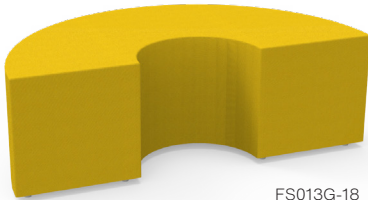

Soft Seating by Fōmcore, Large Curve Ottoman

Model #	Wgt	Description	W" x H" x D"
FS938G-18	22	Large Curve, Adjustable Glides	46 x 18 x 18

Soft Seating by Fōmcore, Small Curve Ottoman

Model #	Wgt	Description	W" x H" x D"
FS015G-18	13	Small Curve, Adjustable Glides	28 x 18 x 18

Soft Seating by Fōmcore, Lily Pad Cushion

Model #	Wgt	Description	Dimensions
FS187Z-3	1	Lily Pad	18" dia. x 3"H

20" Dia.

Combine Lilly Pads with a Lily Cart for Easy Storage. Fit up to 10 Lily Pads.

Soft Seating by Fōmcore, Lily Pad Cart

Model #	Wgt	Description	Dimensions
FS187-CART	20	White HPL, Four Locking Casters	20" dia. x 34"H

FS008G-18
96"W

Soft Seating by Fōmcore, Bump Bench

Model #	Wgt	Description	W" x H" x D"
FS008G-18	50	Bump Bench, Adjustable Glides	96 x 18 x 18

FS011G-18
38"W

Soft Seating by Fōmcore, Quarter Round Bench

Model #	Wgt	Description	W" x H" x D"
FS011G-18	15	Quarter Round Bench, Adjustable Glides	38 x 18 x 18

FS013G-18
54"W

Soft Seating by Fōmcore, Kidney Bench