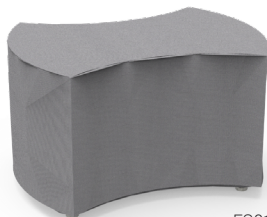

Soft Seating by Fōmcore, Lily Pad Cushion

Model #	Wgt	Description	Dimensions
FS187Z-3	1	Lily Pad	18" dia. x 3"H

20" Dia.

Combine Lilly Pads with a Lily Cart for Easy Storage. Fit up to 10 Lily Pads.

Soft Seating by Fōmcore, Lily Pad Cart

Model #	Wgt	Description	Dimensions
FS187-CART	20	White HPL, Four Locking Casters	20" dia. x 34"H

FS008G-18
96"W

Soft Seating by Fōmcore, Bump Bench

Model #	Wgt	Description	W" x H" x D"
FS008G-18	50	Bump Bench, Adjustable Glides	96 x 18 x 18

FS011G-18
38"W

Soft Seating by Fōmcore, Quarter Round Bench

Model #	Wgt	Description	W" x H" x D"
FS011G-18	15	Quarter Round Bench, Adjustable Glides	38 x 18 x 18

FS013G-18
54"W

Soft Seating by Fōmcore, Kidney Bench

Model #	Wgt	Description	W" x H" x D"
FS013G-18	30	Kidney Bench, Adjustable Glides	54 x 18 x 18

FS013G-18
28"W

Soft Seating by Fōmcore, Weston Bench

Model #	Wgt	Description	W" x H" x D"
FS077G-18	15	Weston Bench, Adjustable Glides	28 x 18 x 21