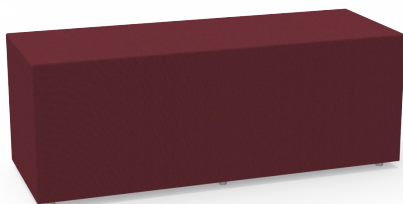

FS056G-18
48"W

Soft Seating by Fōmcore, Rectangle Bench

<i>Model #</i>	<i>Wgt</i>	<i>Description</i>	<i>W" x H" x D"</i>
FS056G-18	26	Rectangle Bench, Adjustable Glides	48 x 18 x 18