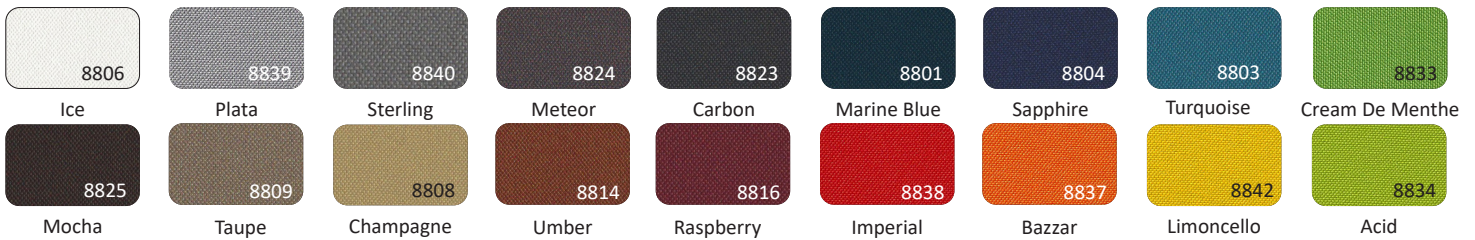

Core Material:

The core material is vinyl with a Urethane topcoat, with foam density varying depending on the model. The one piece of solid foam sits on top of 1/2" base board.

Base Material:

The base is constructed of 1/2" MDF base board with metal inserts.

Shipping Class: Soft Seating: Density Based Class, Lily Cart: 70

NMFC#: Soft Seating: 149265 Lily Cart: 83620-2

Assembly: Soft Seating is Fully Assembled, Lily Cart is Unassembled

Soft Seating by Fōmcore Colors: