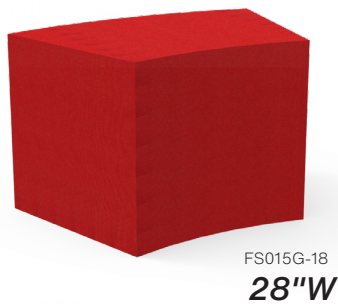

Core Material:

The core material is vinyl with a Urethane topcoat, with foam density varying depending on the model. The one piece of solid foam sits on top of 1/2" base board.

Base Material:

The base is constructed of 1/2" MDF base board with metal inserts.

Shipping Class: Soft Seating: Density Based Class, Lily Cart: 70

NMFC#: Soft Seating: 149265 Lily Cart: 83620-2

Assembly: Soft Seating is Fully Assembled, Lily Cart is Unassembled

Soft Seating by Fōmcore Colors:

Soft Seating by Fōmcore, Large Curve Ottoman

Model #	Wgt	Description	W" x H" x D"
FS938G-18	22	Large Curve, Adjustable Glides	46 x 18 x 18

Soft Seating by Fōmcore, Small Curve Ottoman

Model #	Wgt	Description	W" x H" x D"
FS015G-18	13	Small Curve, Adjustable Glides	28 x 18 x 18

Soft Seating by Fōmcore, Lily Pad Cushion

Model #	Wgt	Description	Dimensions
FS187Z-3	1	Lily Pad	18" dia. x 3"H

20" Dia.

Combine Lilly Pads with a Lily Cart for Easy Storage. Fit up to 10 Lily Pads.

Soft Seating by Fōmcore, Lily Pad Cart