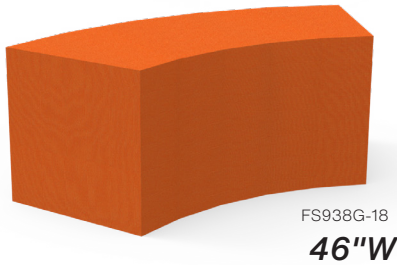

Core Material:

The core material is vinyl with a Urethane topcoat, with foam density varying depending on the model. The one piece of solid foam sits on top of 1/2" base board.

Base Material:

The base is constructed of 1/2" MDF base board with metal inserts.

Shipping Class: Soft Seating: Density Based Class, Lily Cart: 70

NMFC#: Soft Seating: 149265 Lily Cart: 83620-2

Assembly: Soft Seating is Fully Assembled, Lily Cart is Unassembled

Soft Seating by Fōmcore Colors:

Soft Seating by Fōmcore, Large Curve Ottoman

Model #	Wgt	Description	W" x H" x D"
FS938G-18	22	Large Curve, Adjustable Glides	46 x 18 x 18

Soft Seating by Fōmcore, Small Curve Ottoman

Model #	Wgt	Description	W" x H" x D"
FS015G-18	13	Small Curve, Adjustable Glides	28 x 18 x 18

Soft Seating by Fōmcore, Lily Pad Cushion

Model #	Wgt	Description	Dimensions
FS187Z-3	1	Lily Pad	18" dia. x 3"H

20" Dia.

Combine Lilly Pads with a Lily Cart for Easy Storage. Fit up to 10 Lily Pads.

Soft Seating by Fōmcore, Lily Pad Cart