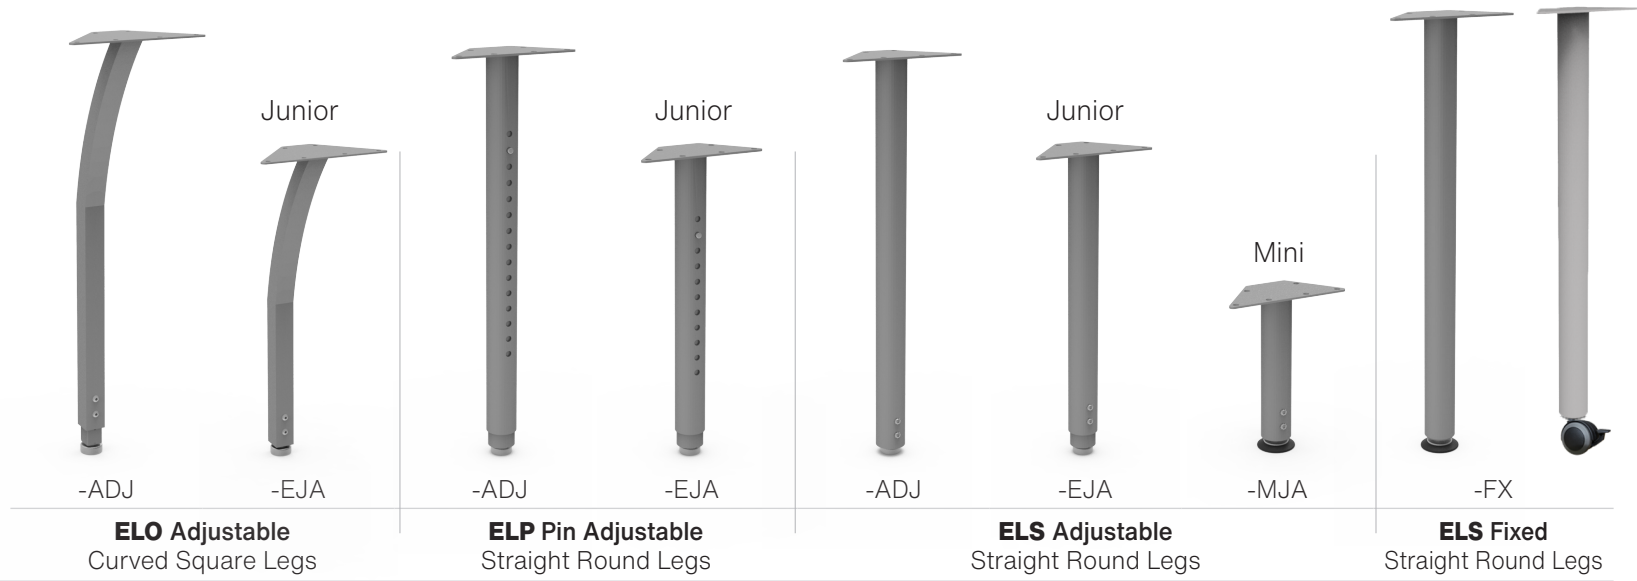

# ELO® Leg Height Options

HEIGHTS	Leg ONLY	25-30" H	20-25" H	25-39" H	19-29" H	25-40" H	20-33" H	10.75-17.75" H	28.11" H
	Desk/Table w/Glides	26.25-31.25" H	21.25-26.25" H	26.25-40.25" H	20.25-30.25" H	26.25-41.25" H	21.25-34.25" H	12-19" H	29.36" H
	Desk/Table w/Casters	28.36-33.36" H	23.36-28.36" H	28.36-42.36" H	22.36-32.36" H	28.36-43.36" H	23.36-36.36" H	14.11-21.11" H	29.36" H
Standard Glide	Non-marring Glides		Non-marring Glides		Non-marring Glides		Grand Hank Glides		
Leg Color									
Standing Option	N/A		Sit-to-Stand ↓↑		Sit-to-Stand ↓↑		N/A		
Glide/Caster Options	Non-marring Glide	Grand Hank Glide	Dual Wheel Soft Tread Locking Caster		Soft Touch Glide	Steel Glide			