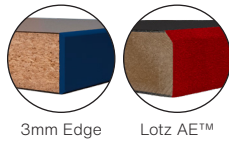

Elevate Adapt XL Desk

U.S. Patent D780487

PNH7601-ADJG4-A41-S05

Outer Dia. = 63.5"

55"

55"

Outer Dia. = 76"

Outer Dia. = 90"

How to Build Any Elevate Student Desk Part Number

Base Style
1
XXX

Top
2
X

Top Shape
3
XXX

Base Height
4
-XXX

Base Color
5
XX

Top HPL Color
6
-XX

Edge Color
7
-XX

Accessories
8
-XXX

1 Base Style

PNH - Elevate Pneumatic Base
Ex: **PNH7601-ADJG4**

2 Top

6 - Laminate w/ 3mm Edge
7 - Laminate w/ Lotz Armor Edge™
Ex: **PNH7601-ADJG4**

3mm Edge Lotz AE™

3 Top Shape

601 - Adapt XL
823 - Adapt II XL
813 - Arcadia
829 - Aidacra
816 - Hurley
811 - Mini Tide
364 - Plymouth (20" x 28.5")
365 - Plymouth (24" x 28.5")
366 - Plymouth II
820 - Weston
Ex: **PNH7601-ADJG4**

4 Base Height

-EJA - Junior Adjustable Height
-ADJ - Adjustable Height
Ex: **PNH7601-ADJG4**

5 Base Color

G4 - Smooth Silver
09 - Textured Black
Ex: **PNH7601-ADJG4**

6 Top HPL Color

Laminate Finishes

-04 Almond	-25 Grey Nebula
-Z09 American Cherry	-C88 Hardrock Maple
-A02 Asian Night	-60 Hollyberry
-32 Bannister Oak	-FV Honey Maple
-C97 Beachcomber	-A40 Island
-09 Black	-C99 Little Black Dress
-R01 Blue Agave ¹	-C51 Looks Likatre ¹
-MD Blueberry Hill	-D11 Love Letters ¹
-C15 Buka Bark	-A41 Ocean
-B58 Burnt Strand	-SR Oiled Cherry
-N5 Cassis	-D18 Picnic in the Park
-A19 Chocolate Warp ¹	-D12 Sleeping In
-A73 Classic Linen	-T01 Sprout ¹
-D19 Cookies & Cream	-D13 Summer Vacation
-05 Dove Grey	-C09 Tangerine ¹
-Z01 Earthen Warp	-D17 Vision Vava ¹
-D08 Eggplant ¹	-D22 Walnut Grove
-CV Folkstone	-03 White
-D69 Forsythia	-HL Woolamai Brush
-C98 Fresh Papaya	-L07 Wrought Iron
-94 Fusion Maple	