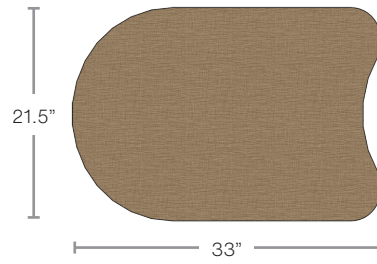

Elevate Hurley Desk

PNH7816-ADJG4-Z01-S26

Dia. 86"

How to Build Any Elevate Student Desk Part Number

Base Style

1

XXX

Top

2

X

Top Shape

3

XXX

Base Height

4

-XXX

Base Color

5

XX

Top HPL Color

6

-XX

Edge Color

7